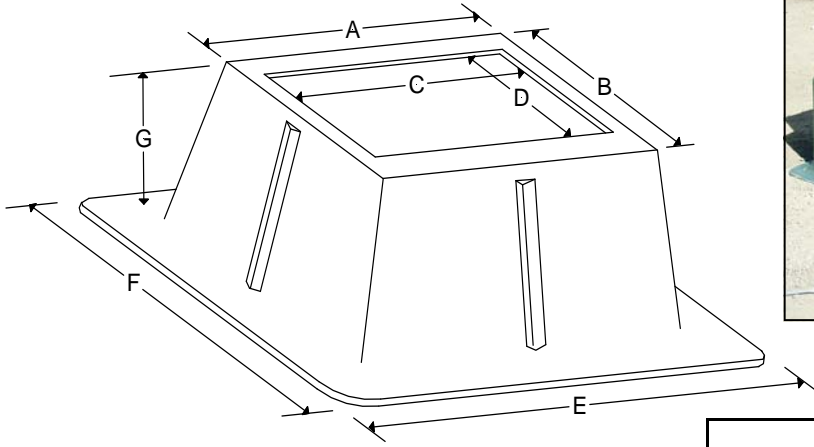

# Sectionalizing Cabinet Groundsleeve

Flat Top & S682330

S682330

### Features:

- **Non-Conductive**
- **Corrosion Resistant**
- High Strength-to-Weight Ratio
- Base Lip around Perimeter for **Stability**
- Tapered for Nesting- **Reduces Storage Yard Requirements**
- Reinforced Ribs for **Deflection Resistance**
- Multi-Purpose Design Allows for a **Variety of Applications**
- Custom Opening Sizes Available

Stock Id	Top		Opening		Base		Depth
	A	B	C	D	E	F	
S301918	30"	19"	26"	15"	45"	36"	18"
S321718	32"	17"	26"	11"	47"	33.5"	18"
S322624	32"	26"	26"	20"	46"	28.5"	24"
S322329	32"	23"	26"	16"	48"	38"	29"
S382430	38"	24"	32"	16.5"	51"	37"	30"
S464624	46"	46"	38"	38"	54"	54"	24"
S502624	50"	26"	44"	20"	63.5"	39.5"	24"
S641818	64"	18"	56"	12"	78"	32"	18"
S662624	66"	26"	60"	20"	75"	35"	24"
S682330	69"	24"	60"	18"	88"	42"	30"
S686032	68"	60"	61"	53"	80.75"	73.75"	32"
S692336	69"	23"	60.2"	16.25"	98"	44"	36"
S702624	70"	26"	60"	20"	87.5"	32.5"	24"
S732420	73.5"	24.5"	65.5"	15.5"	91"	42"	20.5"
S732730	73.5"	27"	60"	18"	94"	47"	30"
S762624	76"	26"	70"	20"	94"	44"	24"
S762636	76"	26"	70"	20"	98"	46.5"	36"
S852332	85"	23"	80"	18"	102"	38"	32"
S962730	96"	27"	84"	15"	105"	44"	30"