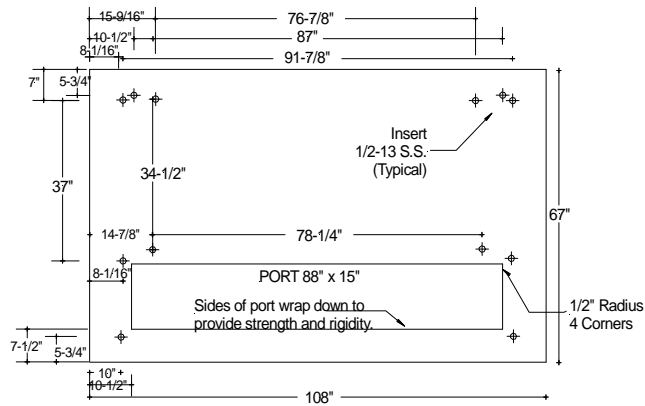

| Stock Id | Top | | Opening | | Base | | Depth |
|-----------|------|-----|---------|-----|------|-----|-------|
| | A | B | C | D | E | F | G |
| SG845630 | 84" | 56" | 70" | 18" | 117" | 81" | 30" |
| SG1045630 | 104" | 56" | 90" | 18" | 137" | 81" | 30" |

6/23/2010 2:16 PM

S&C Vista Switchgear

3-Way, 4-Way, 5-Way, 6-Way

SG786742

SG1086742

Hole Placement about 1" from bottom and as shown with a reinforcing rib between the two close holes.

PROGLASS, INC.

P.O. Box 581 - Wauna, WA 98395
www.proglassinc.com Email: sales@proglassinc.com
Phone: 253-884-4008 Fax: 253-884-5064