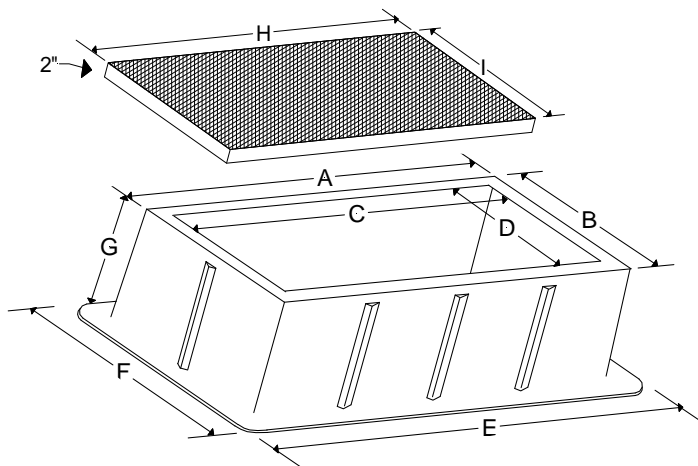

Secondary Splice Box w/Overlapping Lid

ProGlass manufactures the finest fiberglass electrical boxes in the business. Our commitment to excellence guarantees you a satisfactory product every time.

Features:

- **Non-Conductive** and **Corrosion Resistant**
- **High Strength-to-Weight Ratio**
- 4-1/2" Perimeter Lip at Base for **Stability**
- **Internal Reinforced Ribs** for Resistance to Deflection

Lid Features:

- **Non-Skid Surface**
- Secured by **Penta-Head Bolts**

| Stock Id | Top | | Opening | | Base | | Depth | Lid | |
|----------|-------|-----|---------|-----|-------|-------|-------|-------|-------|
| | A | B | C | D | E | F | G | H | I |
| SG251615 | 25" | 16" | 20" | 12" | 48" | 32" | 15" | 25.5" | 16.5" |
| SG322624 | 32" | 26" | 26" | 20" | 46" | 40" | 24" | 32.5" | 26.5" |
| SG372115 | 37.5" | 21" | 32" | 17" | 50" | 33" | 15" | 38" | 21.5" |
| SG432115 | 43.5" | 21" | 38" | 17" | 55.5" | 32.5" | 15" | 44" | 21.5" |
| SG432120 | 43.5" | 21" | 38" | 17" | 55.5" | 32.5" | 20" | 44" | 21.5" |
| SG483018 | 48" | 30" | 42" | 24" | 59" | 41" | 18" | 48.5" | 30.5" |
| SG483030 | 48" | 30" | 42" | 24" | 61" | 43" | 30" | 48.5" | 30.5" |