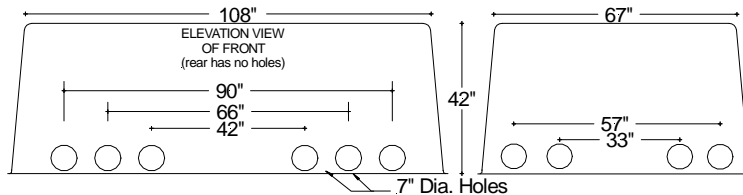

| Stock Id | Top | | Opening | | Base | | Depth |
|-----------|------|-----|---------|-----|------|-----|-------|
| | A | B | C | D | E | F | G |
| SG845630 | 84" | 56" | 70" | 18" | 117" | 81" | 30" |
| SG1045630 | 104" | 56" | 90" | 18" | 137" | 81" | 30" |

6/23/2010 2:16 PM

S&C Vista Switchgear

3-Way, 4-Way, 5-Way, 6-Way

SG786742

SG1086742

Hole Placement about 1" from bottom and as shown with a reinforcing rib between the two close holes.

PROGLASS, INC.

P.O. Box 581 - Wauna, WA 98395
www.proglassinc.com Email: sales@proglassinc.com
Phone: 253-884-4008 Fax: 253-884-5064