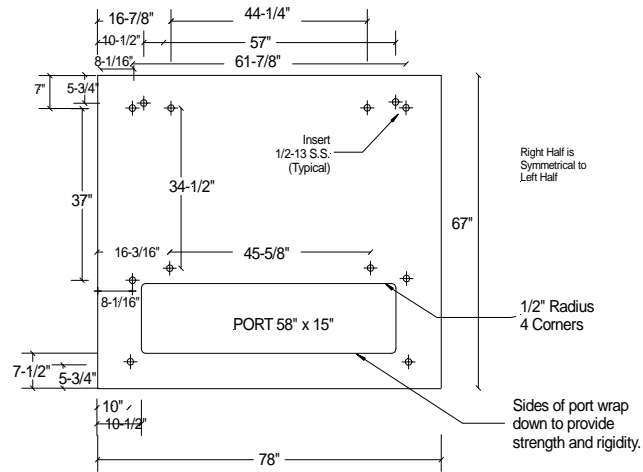

| Stock Id | Top | | Opening | | Base | | Depth |
|-----------|------|-----|---------|-----|------|-----|-------|
| | A | B | C | D | E | F | G |
| SG845630 | 84" | 56" | 70" | 18" | 117" | 81" | 30" |
| SG1045630 | 104" | 56" | 90" | 18" | 137" | 81" | 30" |

6/23/2010 2:16 PM

S&C Vista Switchgear

3-Way, 4-Way, 5-Way, 6-Way

SG786742

SG1086742

Hole Placement about 1" from bottom and as shown with a reinforcing rib between the two close holes.

PROGLASS, INC.

P.O. Box 581 - Wauna, WA 98395
www.proglassinc.com Email: sales@proglassinc.com
Phone: 253-884-4008 Fax: 253-884-5064