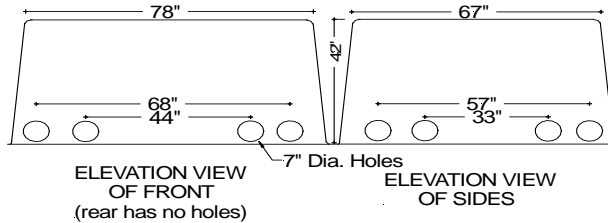

| Stock Id | Top | | Opening | | Base | | Depth |
|-----------|------|-----|---------|-----|------|-----|-------|
| | A | B | C | D | E | F | G |
| SG845630 | 84" | 56" | 70" | 18" | 117" | 81" | 30" |
| SG1045630 | 104" | 56" | 90" | 18" | 137" | 81" | 30" |

6/23/2010 2:16 PM

S&C Vista Switchgear

3-Way, 4-Way, 5-Way, 6-Way

SG786742

SG1086742

Hole Placement about 1" from bottom and as shown with a reinforcing rib between the two close holes.

PROGLASS, INC.

P.O. Box 581 - Wauna, WA 98395
www.proglassinc.com Email: sales@proglassinc.com
Phone: 253-884-4008 Fax: 253-884-5064