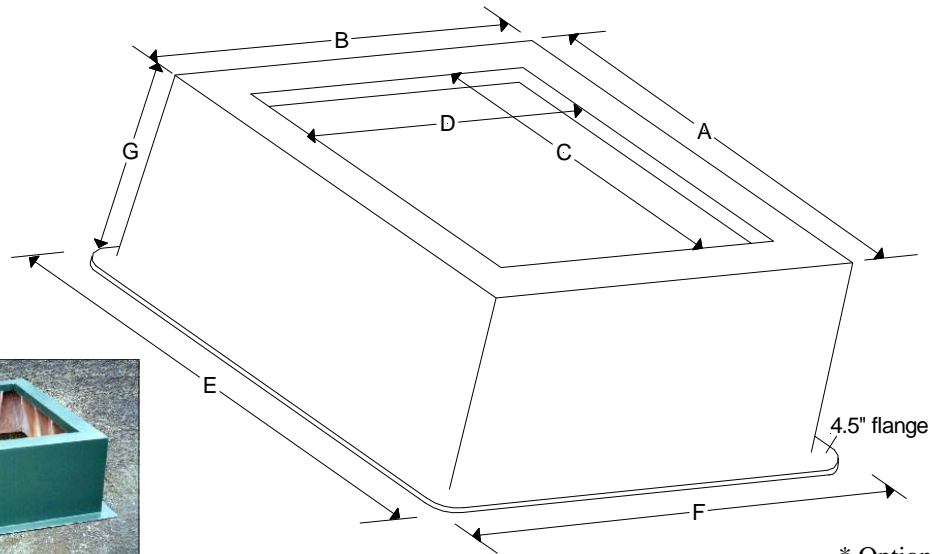

- **Non-Skid Surface**
- Secured by **Penta-Head Bolts**

| Stock Id | Top | | Opening | | Base | | Depth | Lid | |
|----------|-------|-----|---------|-----|-------|-------|-------|-------|-------|
| | A | B | C | D | E | F | G | H | I |
| SG251615 | 25" | 16" | 20" | 12" | 48" | 32" | 15" | 25.5" | 16.5" |
| SG322624 | 32" | 26" | 26" | 20" | 46" | 40" | 24" | 32.5" | 26.5" |
| SG372115 | 37.5" | 21" | 32" | 17" | 50" | 33" | 15" | 38" | 21.5" |
| SG432115 | 43.5" | 21" | 38" | 17" | 55.5" | 32.5" | 15" | 44" | 21.5" |
| SG432120 | 43.5" | 21" | 38" | 17" | 55.5" | 32.5" | 20" | 44" | 21.5" |
| SG483018 | 48" | 30" | 42" | 24" | 59" | 41" | 18" | 48.5" | 30.5" |
| SG483030 | 48" | 30" | 42" | 24" | 61" | 43" | 30" | 48.5" | 30.5" |

* Optional Lid Available

| Stock Id | Top | | Opening | | Base | | Depth |
|----------|-----|-----|---------|---------|-------|-------|-------|
| | A | B | C | D | E | F | G |
| SG593936 | 59" | 39" | 44" | 27-7/8" | 67" | 50" | 36" |
| SG686032 | 68" | 60" | 61" | 53" | 81" | 71" | 32" |
| SG686832 | 68" | 68" | 60" | 60" | 77" | 77" | 32" |
| SG704432 | 70" | 44" | 60" | 30" | 81.5" | 55.5" | 32" |
| SG716536 | 71" | 65" | 56" | 50" | 77" | 71" | 36" |
| SG767440 | 76" | 74" | 64" | 62" | 87" | 86" | 40" |
| SG787332 | 78" | 73" | 68" | 58.5" | 90" | 85.5" | 32" |
| SG866632 | 86" | 66" | 71" | 51" | 96" | 78" | 32" |
| SG867832 | 86" | 78" | 71" | 63" | 97.5" | 89.5" | 32" |